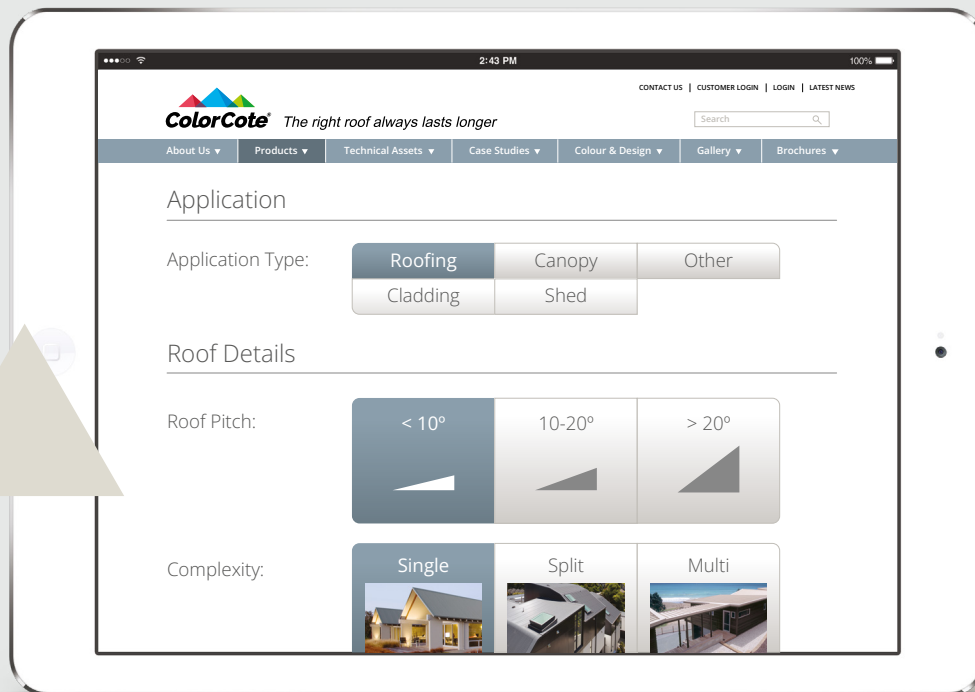

Click 'n' Pick your new roof colour

With these simple steps, our new 'Roof Viewer' app will help you choose the right colour for your roof.

- 1 Download our Roof Viewer app.
- 2 Take a photo of your house exterior.
- 3 Tap 4 corners to indicate the roof 'section'.
- 4 Use slider to indicate roof profile.
- 5 Enjoy exploring our ColorCote palette.
- 6 Email your favourite roof colours to yourself or others.

Download our app.

The Roof Viewer app is available on both the App Store and Google Play.

Am I covered?

It's easy to check before you buy

Simply go to www.colorcote.co.nz/warranty or get the app, available on both the App Store and Google Play.

- 1 Open the enquiry form.
- 2 Enter the location of your home.
- 3 Enter the application type and roof details.
- 4 Click submit.
- 5 We'll let you know the right substrate, so you know you're covered.