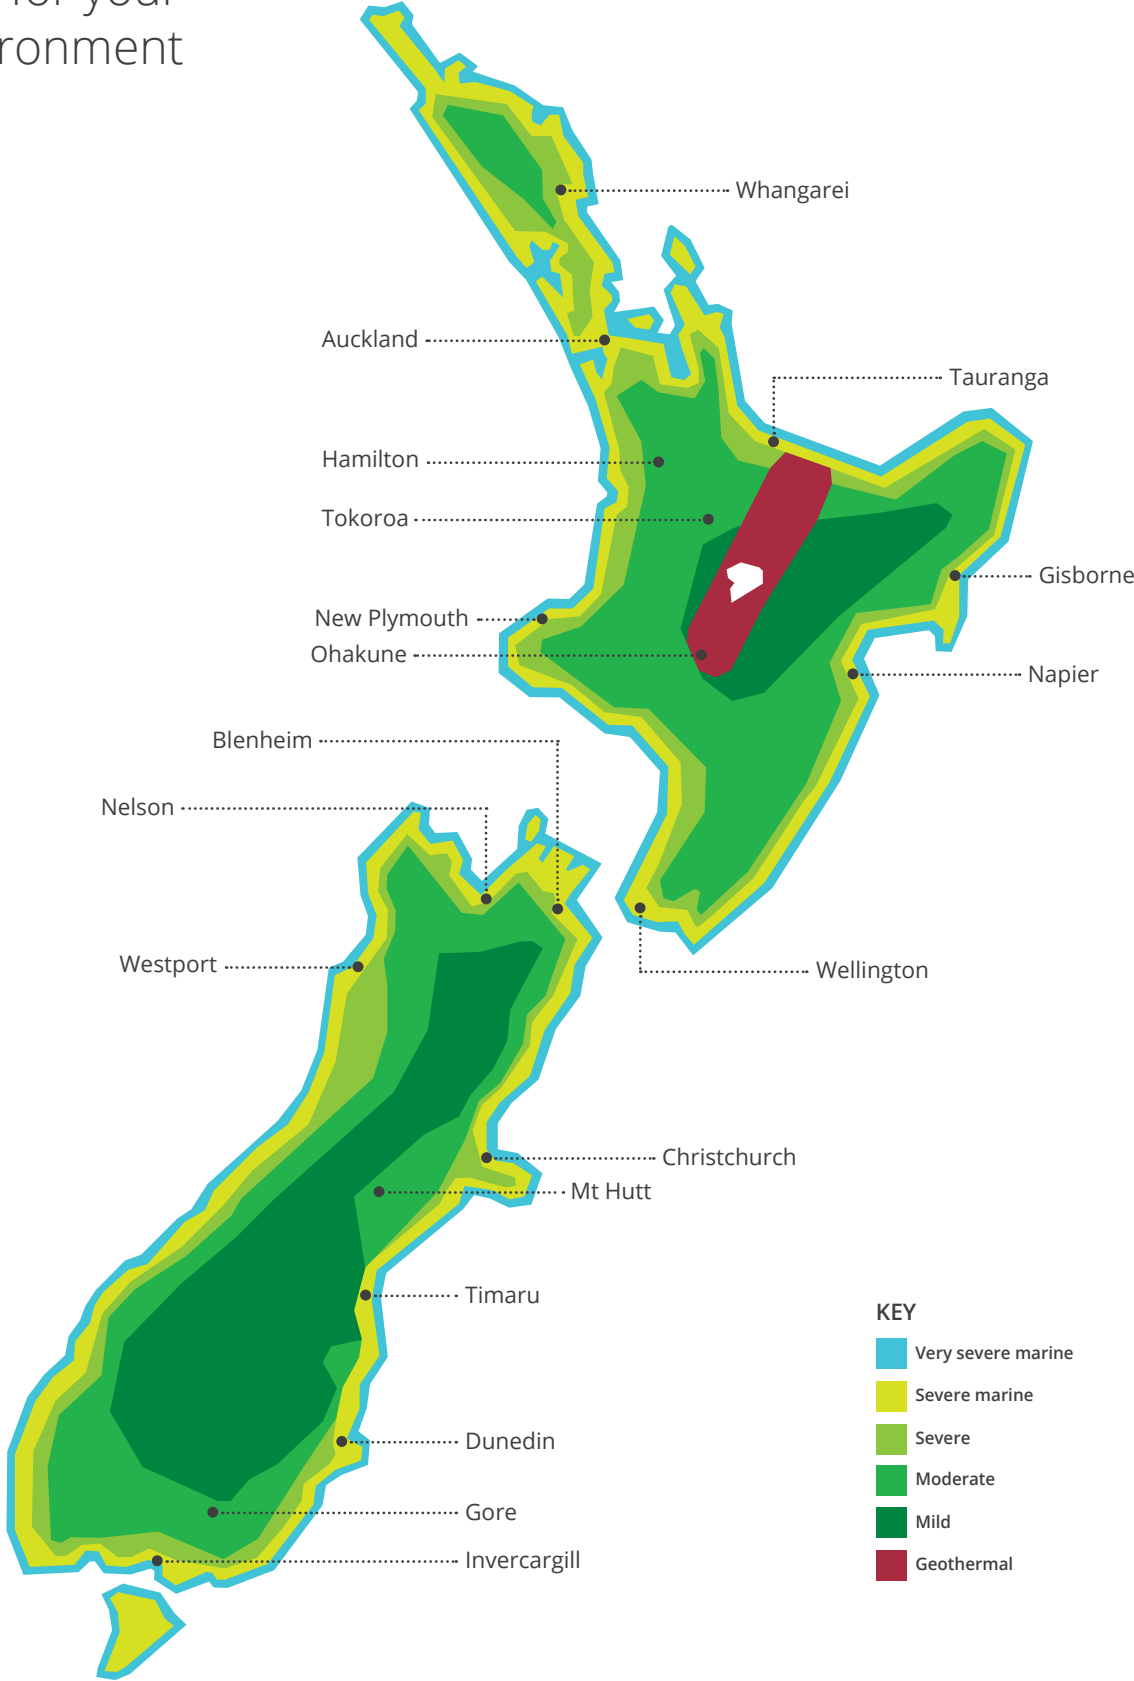

Choose the right roof for your environment

Representative of NZ environmental classification borders only. Contact ColorCote via the warranty enquiry form online or by using the free ColorCote app to determine the environmental classification, recommended product and warranty information for your specific roof or cladding project.